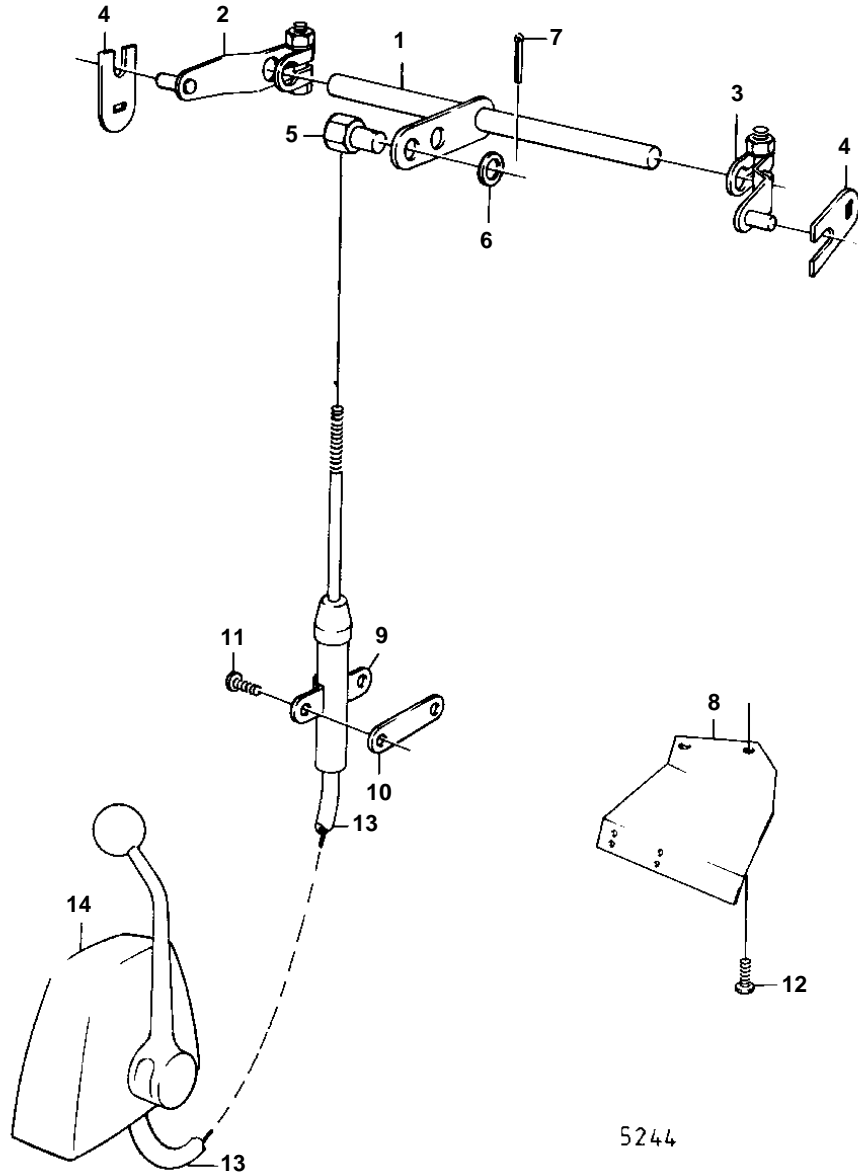

AQ130C, AQ130D, BB115B, BB115C

AQ130C, AQ130D, BB115B, BB115C

REF	PART NO.	QTY	DESCRIPTION	NOTES
1		1	Countershaft	
2	668559	1	Lever	
3	668558	1	Lever	
4		2	Fork	SEE GROUP 2C
5	804312	1	Cube	MO-XXXX/108886
	814078	1	Cube, CUBE	MOXXXX/108887- MO-XXXX/120326 MOXXXX/120327-
	804312	1	Cube	
6	940191	1	Washer	
7	17276	1	Split pin	
8		1	Bracket	
9	21471054	1	Bracket	
10	819068	1	Washer	
11	831838	2	Screw	
12	950046	2	Cross recessed screw	
13		1	CONTROL CABLE	SEE GROUP 9
14		1	CONTROL	SEE GROUP 9